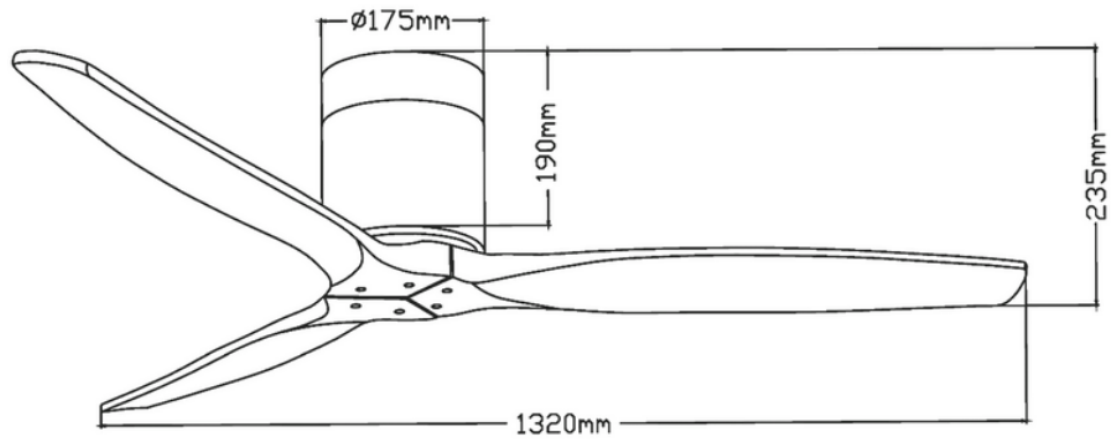

SYF3BWH

| | |
|---------------|------------------|
| Model | SYF3B |
| Input Voltage | 220 - 240V |
| Power | 31W |
| RPM | 185 |
| Speed | 6 speed settings |
| Size | 52" |
| Net weight | 5Kg |
| Blade | ABS |
| Control | Remote control |
| Light source | Without |
| Package size | 72*28*31cm |
| Motor colour | White |
| Blade colour | White |