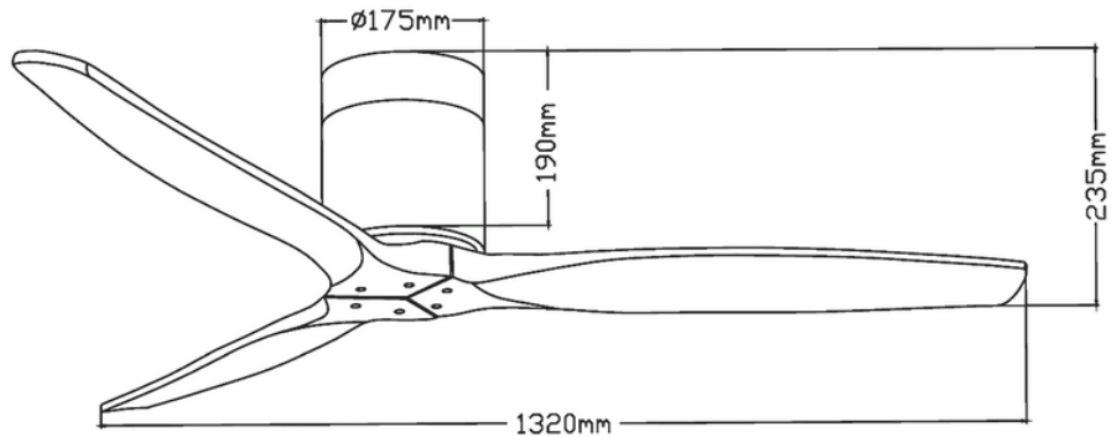

SYF3BSCDW

Model	SYF3B
Input Voltage	220 - 240V
Power	31W
RPM	185
Speed	6 speed settings
Size	52"
Net weight	5Kg
Blade	ABS
Control	Remote control
Light source	Without
Package size	72*28*31cm
Motor colour	Satin Chrome
Blade colour	Dark Wood