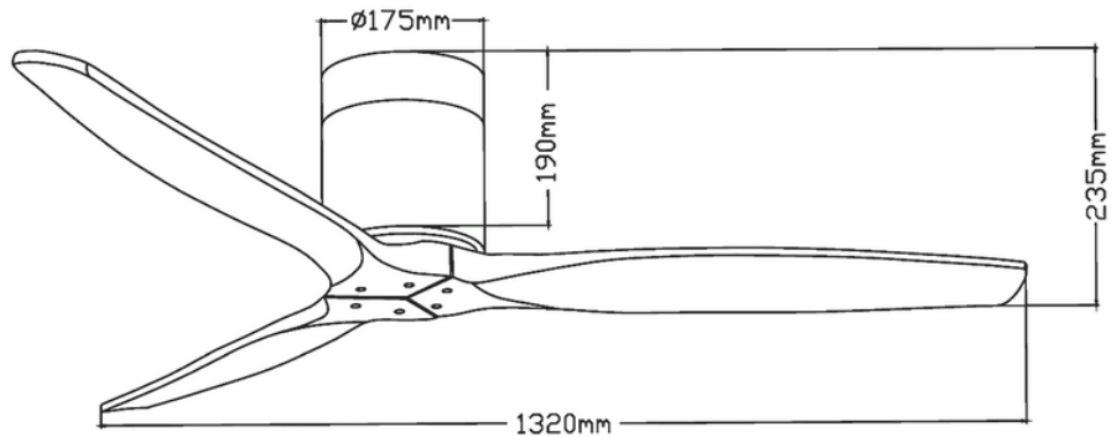

### **SYF3BSCDW**

Model	SYF3B
Input Voltage	220 - 240V
Power	31W
RPM	185
Speed	6 speed settings
Size	52"
Net weight	5Kg
Blade	ABS
Control	Remote control
Light source	Without
Package size	72*28*31cm
Motor colour	Satin Chrome
Blade colour	Dark Wood