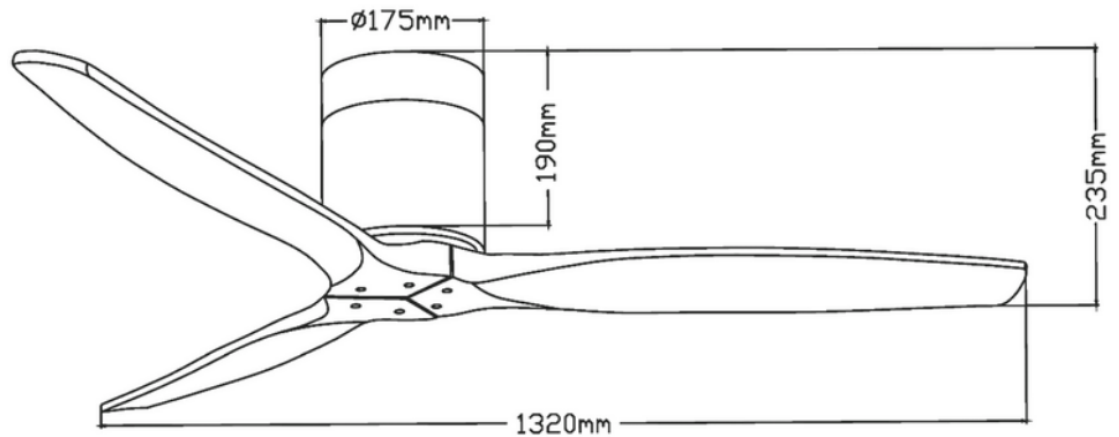

SYF3BBLDW

Model	SYF3B
Input Voltage	220 - 240V
Power	31W
RPM	185
Speed	6 speed settings
Size	52"
Net weight	5Kg
Blade	ABS
Control	Remote control
Light source	Without
Package size	72*28*31cm
Motor colour	Black
Blade colour	Dark Wood