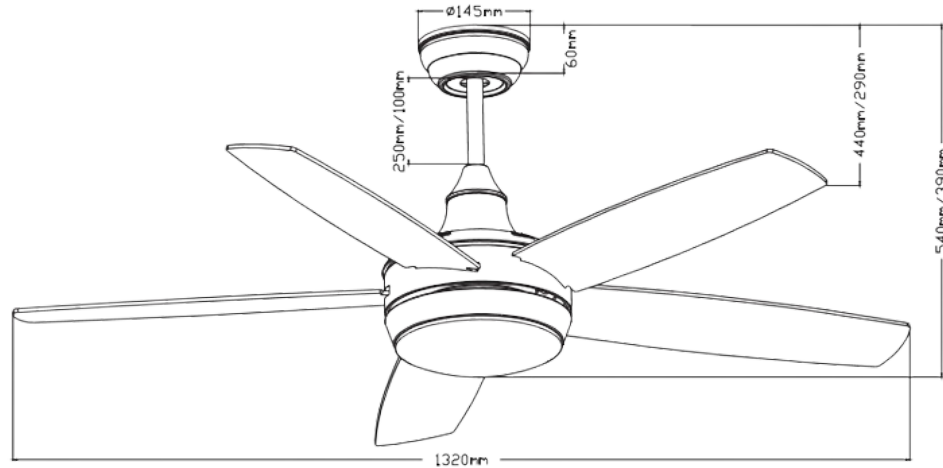

DC Fans

Elevate your home with the Synerji DC Fan. With six -speed settings, it provides customizable airflow while adding a touch of modern aesthetics to your home. Embrace the synerji of technology and design for a stylish and comfortable summer.

SYF5BLED24WH

Model	SYF5BLED24BL
Input Voltage	220 - 240V
Power	31W
RPM	190
Speed	6 speed settings
Size	52"
Net weight	6.5Kg
Blade	Plywood
Control	Remote control
Light source	24W LED
Package size	60*31*32cm
Motor colour	White
Blade colour	White