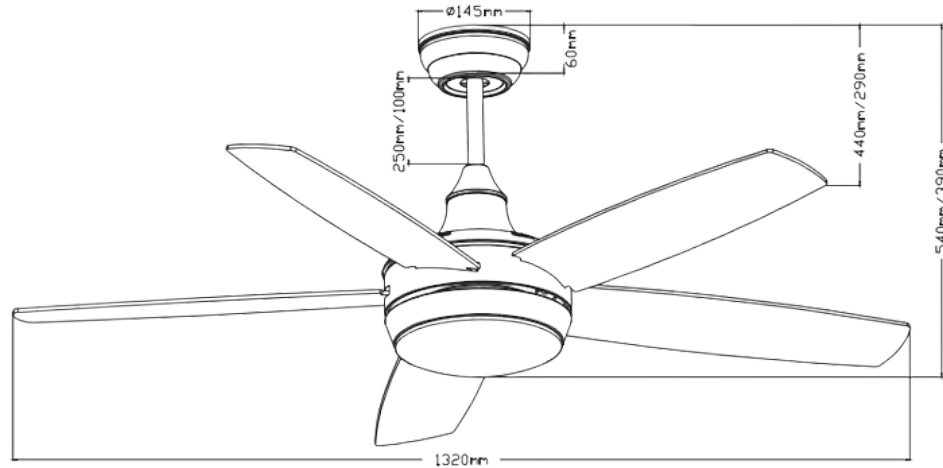

DC Fans

Elevate your home with the Synerji DC Fan. With six -speed settings, it provides customizable airflow while adding a touch of modern aesthetics to your home. Embrace the synerji of technology and design for a stylish and comfortable summer.

SYF5BLED24BL

Model	SYF5BLED24BL
Input Voltage	220 - 240V
Power	31W
RPM	190
Speed	6 speed settings
Size	52"
Net weight	6.5Kg
Blade	Plywood
Control	Remote control
Light source	24W LED
Package size	60*31*32cm
Motor colour	Black
Blade colour	Black