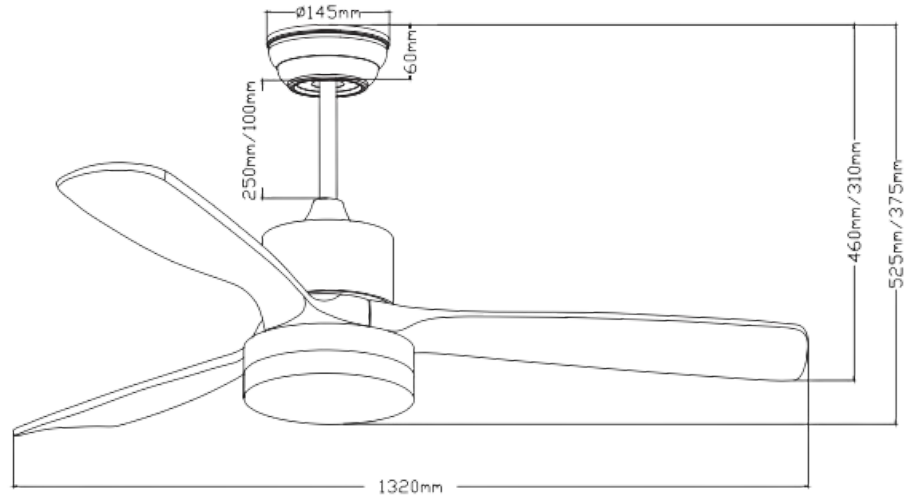

SYF3BLED24SCLW

Model	SYF3BLED24
Input Voltage	220 - 240V
Power	32W
RPM	165
Speed	6 speed settings
Size	52"
Net weight	6Kg
Blade	ABS
Control	Remote control
Light source	24W integrated LED
Package size	72*28*31cm
Motor colour	Silver
Blade colour	Light Wood