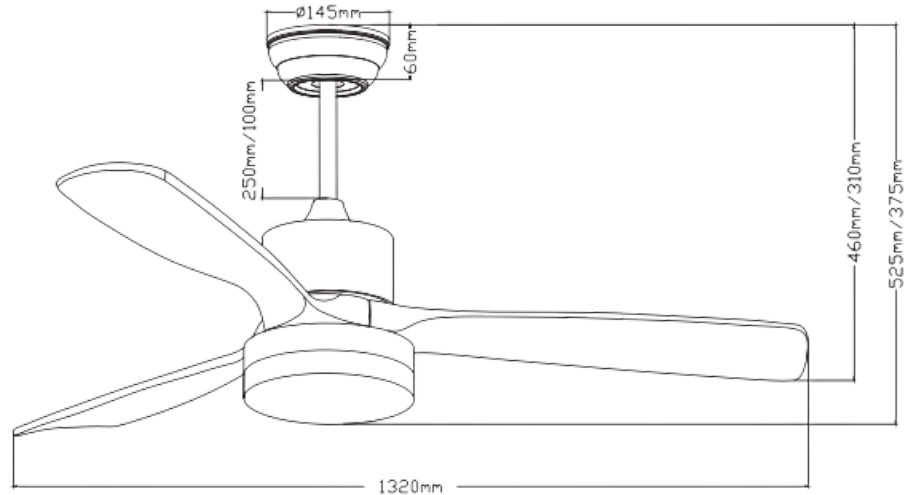

SYF3BLED24SCGW

Model	SYF3BLED24
Input Voltage	220 - 240V
Power	32W
RPM	165
Speed	6 speed settings
Size	52"
Net weight	6Kg
Blade	ABS
Control	Remote control
Light source	24W integrated LED
Package size	72*28*31cm
Motor colour	Silver
Blade colour	Grey White