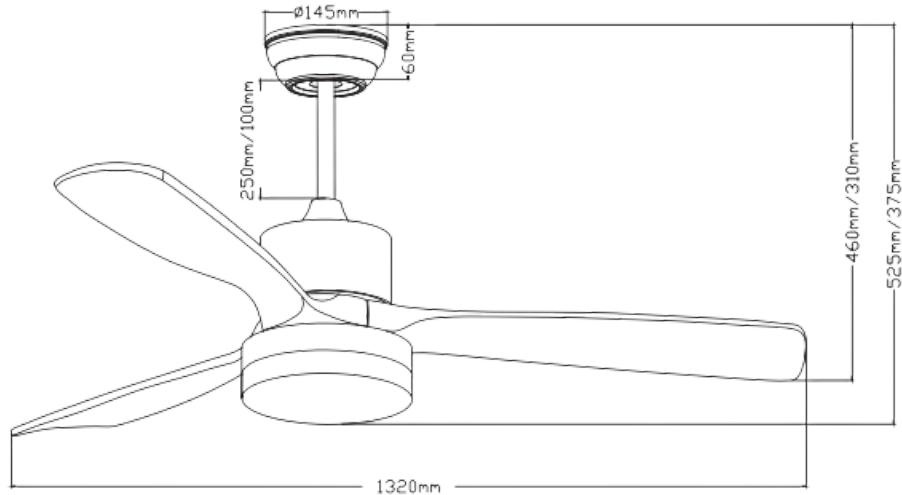

SYF3BLED24BL

Model	SYF3BLED24
Input Voltage	220 - 240V
Power	32W
RPM	165
Speed	6 speed settings
Size	52"
Net weight	6Kg
Blade	ABS
Control	Remote control
Light source	24W integrated LED
Package size	72*28*31cm
Motor colour	Black
Blade colour	Black