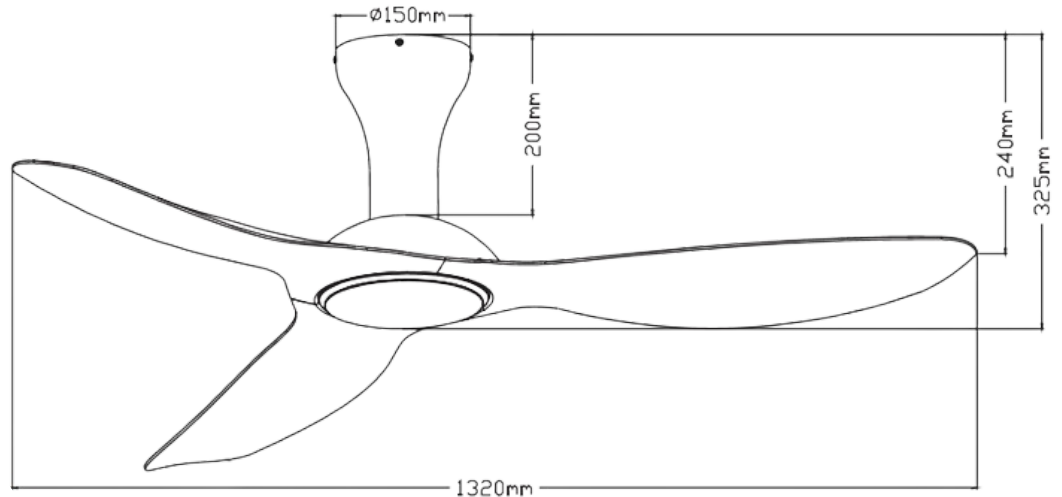

### SYF3BLED20BL

|               |                    |
|---------------|--------------------|
| Model         | SYF3BLED20         |
| Input Voltage | 220 - 240V         |
| Power         | 27W                |
| RPM           | 180                |
| Speed         | 6 speed settings   |
| Size          | 52"                |
| Net weight    | 6.2Kg              |
| Blade         | ABS                |
| Control       | Remote control     |
| Light source  | 24W integrated LED |
| Package size  | 72*32*24cm         |
| Motor colour  | Light Wood         |
| Blade colour  | Black              |