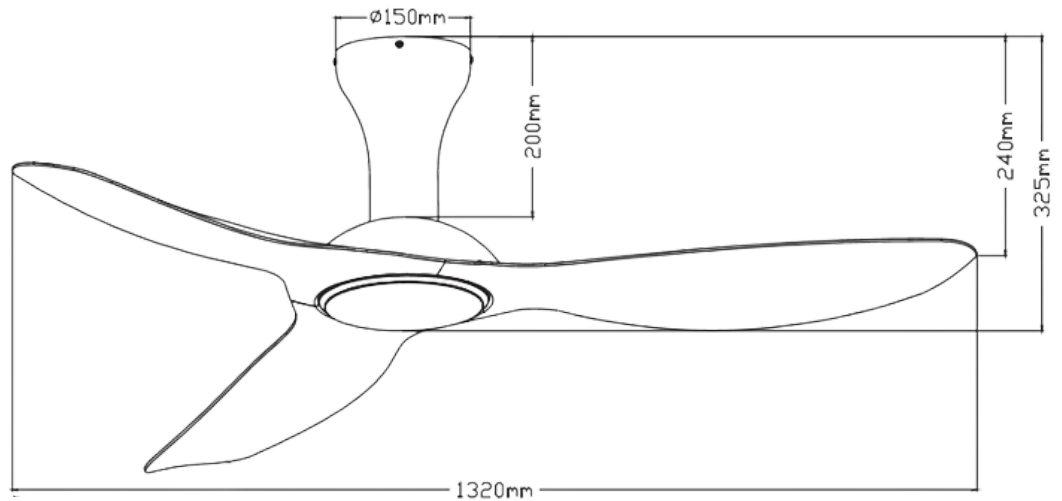

SYF3BLED20BL

Model	SYF3BLED20
Input Voltage	220 - 240V
Power	27W
RPM	180
Speed	6 speed settings
Size	52"
Net weight	6.2Kg
Blade	ABS
Control	Remote control
Light source	24W integrated LED
Package size	72*32*24cm
Motor colour	Black
Blade colour	Black