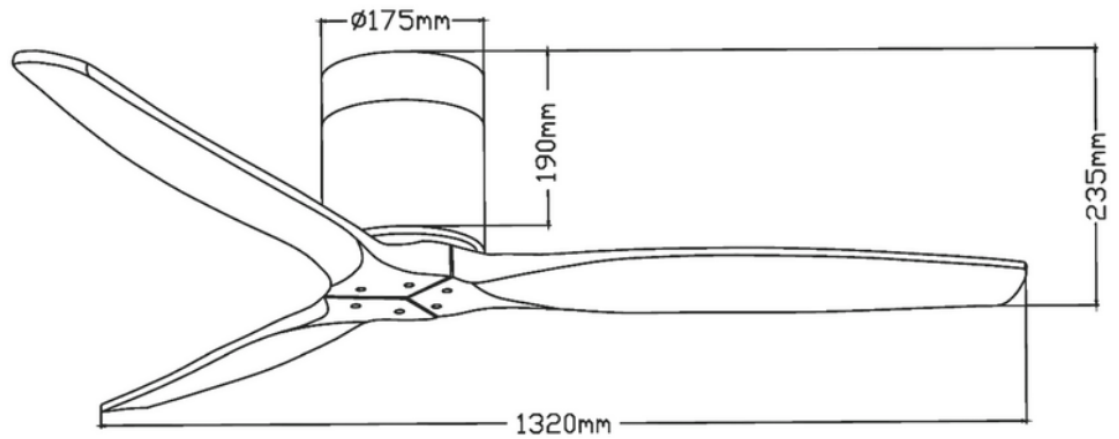

SYF3BBLDW

Model	SYF3B
Input Voltage	220 - 240V
Power	31W
RPM	185
Speed	6 speed settings
Size	52"
Net weight	5Kg
Blade	ABS
Control	Remote control
Light source	Without
Package size	72*28*31cm
Motor colour	Black
Blade colour	Black