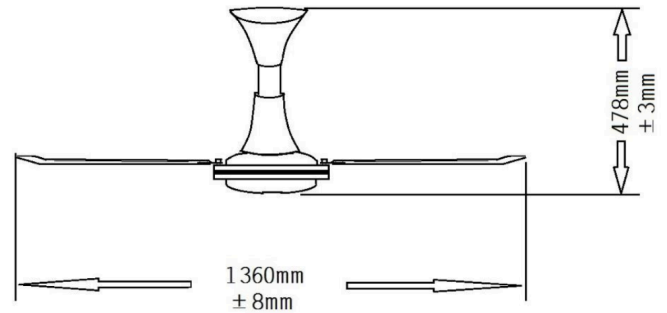

# Cheer Industrial Ceiling Fan

Elevate your indoor air circulation with the SYNERJI Industrial Ceiling Fan. This high-performance ceiling fan is designed to provide optimal airflow with its powerful motor and precise blade design. Perfect for industrial settings, it offers a sleek and efficient solution to keep your space cool.

## FA19100

Model	FA19100
Input Voltage	220 - 240V
Power	80W
RPM	275
Speed	5 speed settings
Size	56"
Net weight	4.82Kg
Blade	Metal
Light source	NON
Package size	63*26*7cm
Motor colour	White
Blade colour	White