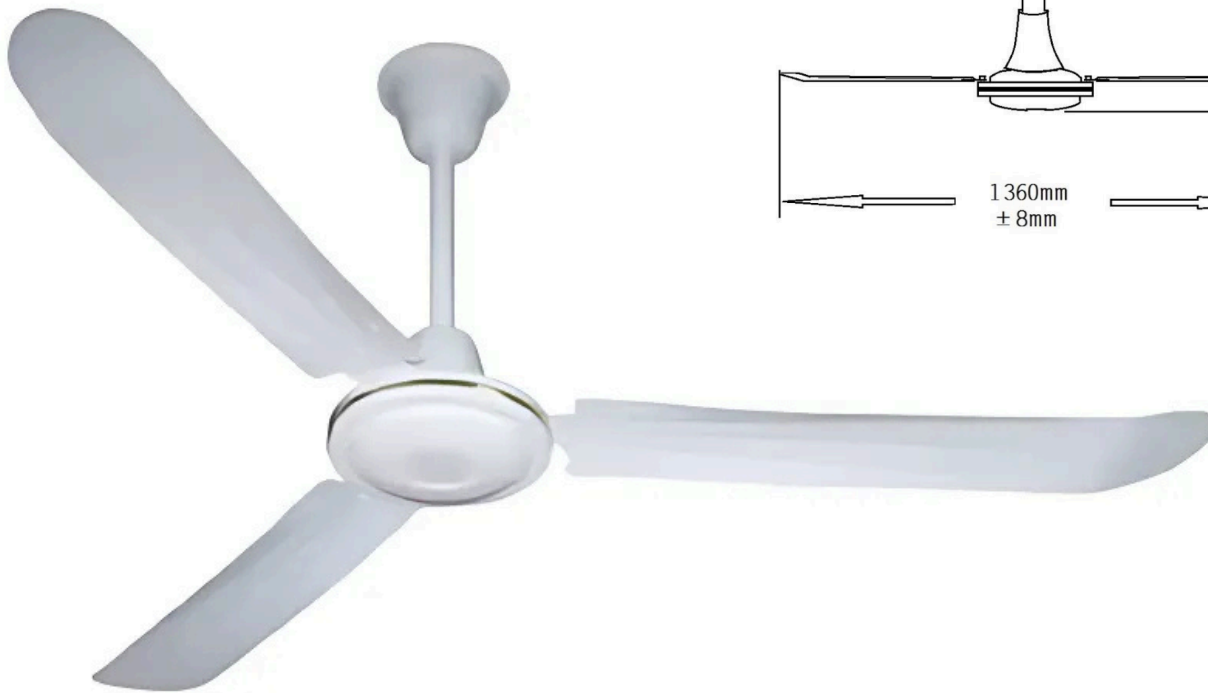

# Cheer Industrial Ceiling Fan

Elevate your indoor air circulation with the SYNERJI Industrial Ceiling Fan. This high-performance ceiling fan is designed to provide optimal airflow with its powerful motor and precise blade design. Perfect for industrial settings, it offers a sleek and efficient solution to keep your space cool.

## FA19100

Model	FA19100
Input Voltage	220 - 240V
Power	80W
RPM	275
Speed	5 speed settings
Size	56"
Net weight	4.82Kg
Blade	Metal
Light source	NON
Package size	63*26*7cm
Motor colour	White
Blade colour	White